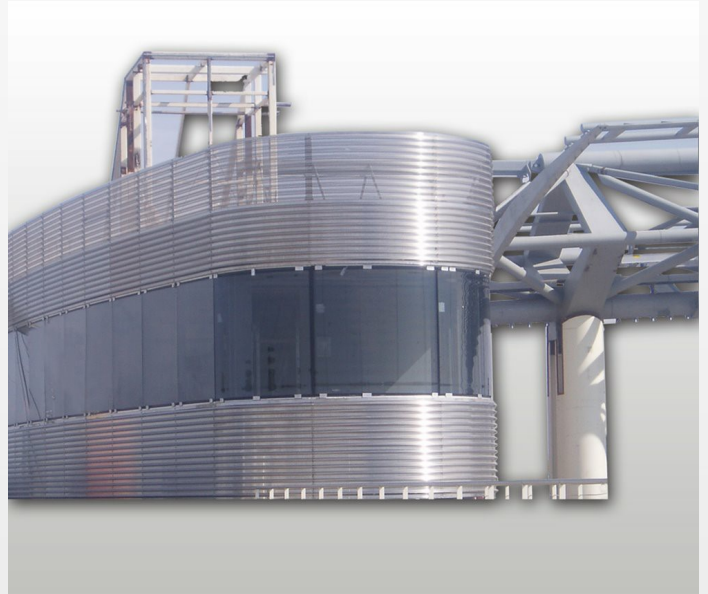

Architectural Design

Building Facades

Product Description

- Interior and exterior building, wall and column accents
- Custom stairways, entries and handrails
- Bathroom counters, sinks, panels, soffits and partitions
- Decorative light fixtures
- Brushed or polished stainless steel, brass or aluminum