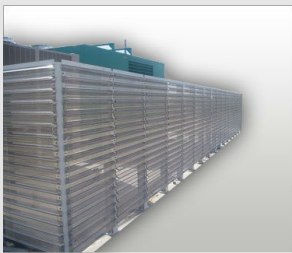

Related Products

Architectural Fence