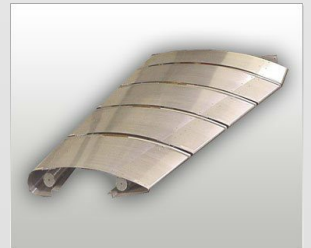

Architectural Metal Designs

Project Management • Engineers • Fabricators • Installers

Project Services Group • 2040 Century Center Blvd Suite #10 • Irving TX 75062 • (972) 812-7370 • sales@psg-dallas.com