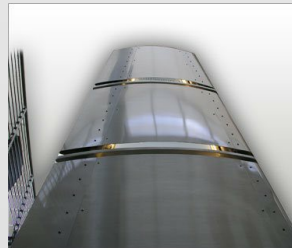

Custom Signs