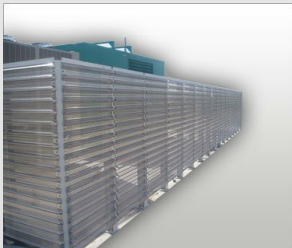

Related Products

Architectual Fence