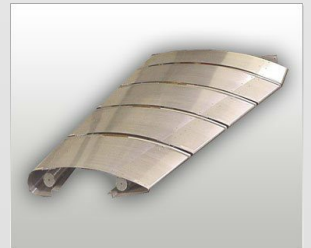

### Related Products

Architectural Fence

Architectural Metal

Architectural Signs

Architectural Metal Designs

**Project Management • Engineers • Fabricators • Installers**

Project Services Group • 2040 Century Center Blvd Suite #10 • Irving TX 75062 • (972) 812-7370 • [sales@psg-dallas.com](mailto:sales@psg-dallas.com)