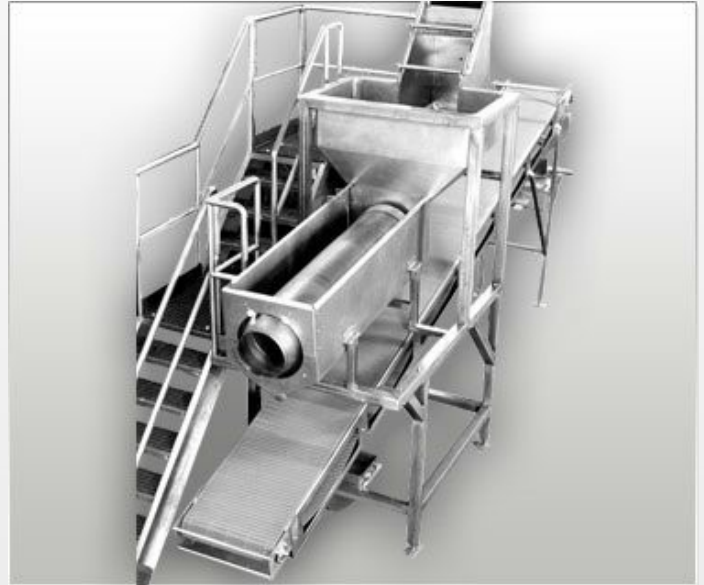

## Corn Washing Systems

Custom Designed Corn Wash Module

### Product Description

- Safe Design Access Platform and Stairway
- Infeed Hydrasieve Surge Hopper to Reclaim Water
- Screw Feeder to Control Product Flow
- Efficient Spray Washing Drum Design
- PSG Direct Drive Drum Assembly for Easy Maintenance
- Discharge Magnet
- Sanitary Design Clean Corn Incline Conveyor
- Modular System is Pre-wired to Control Panels for Simple Installation