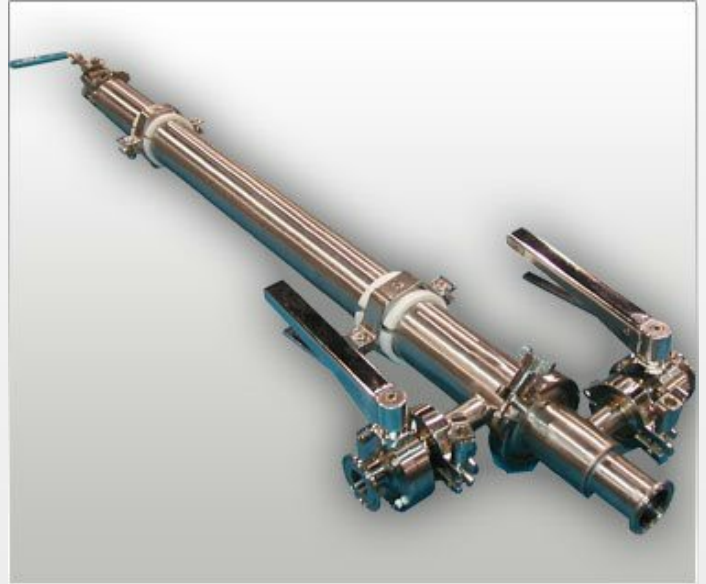

Drum Washing Wand 1

Washing wand used for clean large drums

Product Description

- Compact design allows for cleaning drums in locations where it is unreachable by conventional drum cleaning machines
- High pressure wash down capabilities
- Hanger allows for a hanger to hold the wand in place inside the drum while cleaning
- Stainless steel sanitary construction