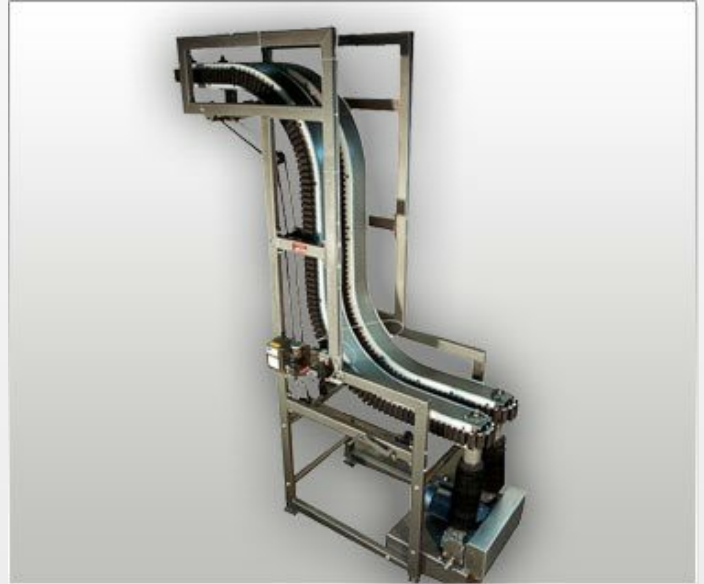

## Elevator Lowerator Conveyor

Gently elevates or lowers glass, bottles and cans.

### Product Description

- Gently elevates or lowers glass, bottles and cans.
- Elevates bags from packaging machines.
- Easily adjusts from zero to ten inch product width.
- Grippers are available in a variety of sizes, shapes and parameters.
- Automatic lubrication unit for mineral oil or soap.