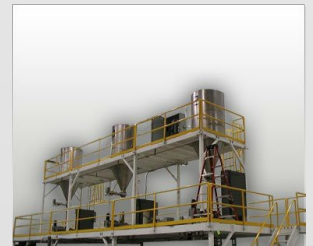

### Related Products

Sanitary Process Conveyor

Mixing Use Tank Skid

Tank Farms, Corn Soak Systems

Platforms, Mezzanines & Stairways

**Project Management • Engineers • Fabricators • Installers**

Project Services Group • 2040 Century Center Blvd Suite #10 • Irving TX 75062 • (972) 812-7370 • [sales@psg-dallas.com](mailto:sales@psg-dallas.com)