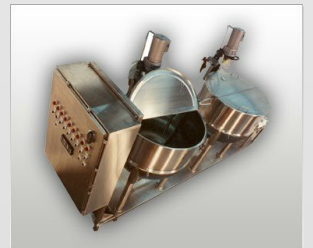

Mixing Use Tank Skid

Project Management • Engineers • Fabricators • Installers

Project Services Group • 2040 Century Center Blvd Suite #10 • Irving TX 75062 • (972) 812-7370 • sales@psg-dallas.com