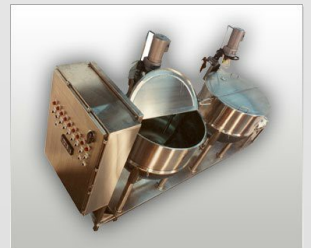

Mixing Use Tank Skid

Project Management • Engineers • Fabricators • Installers

Project Services Group • 2040 Century Center Blvd Suite #10 • Irving TX 75062 • (972) 812-7370 • sales@psg-dallas.com