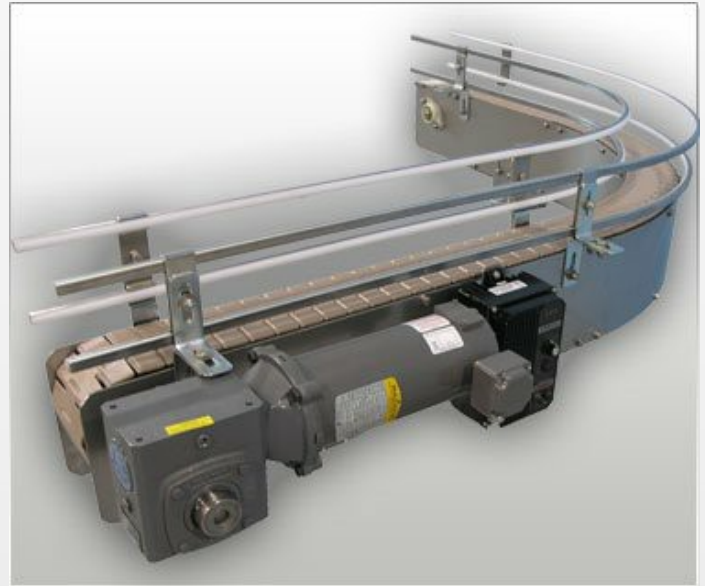

Table Top Radius Conveyors

Versatile and economical conveyor system

Product Description

- Custom designed for a variety of sizes, styles and arrangements
- Engineered for easy sanitation and maintenance
- Ergonomic design simplifies operations and adjustments
- Heavy duty stainless steel construction
- Variable speed drive 120 VAC/90 DC with controllers, fixed speed and variable speed AC motors available
- Durable rails made of UHMW encased in stainless steel