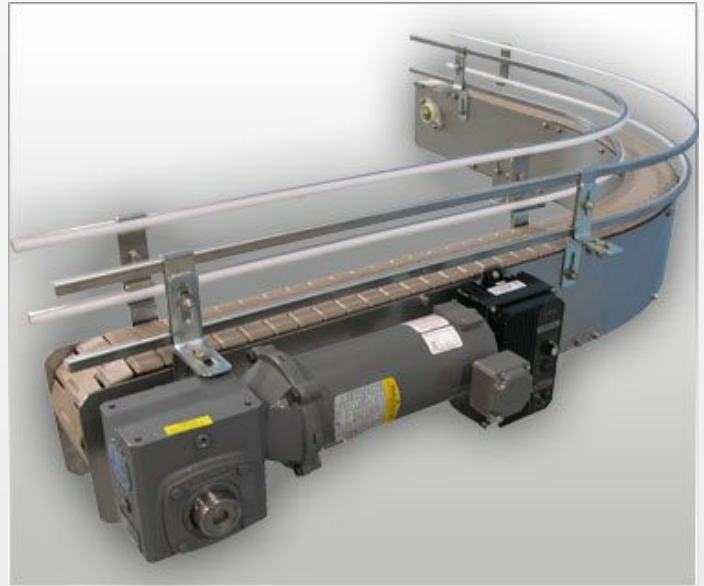

## Table Top Radius Conveyors

Versatile and economical conveyor system

### Product Description

- Custom designed for a variety of sizes, styles and arrangements
- Engineered for easy sanitation and maintenance
- Ergonomic design simplifies operations and adjustments
- Heavy duty stainless steel construction
- Variable speed drive 120 VAC/90 DC with controllers, fixed speed and variable speed AC motors available
- Durable rails made of UHMW encased in stainless steel