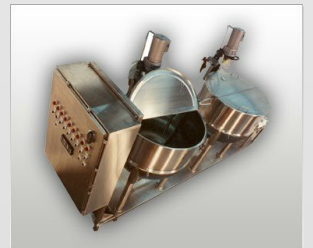

### Related Products

Tank Farms, Corn Soak Systems

Platforms, Mezzanines & Stairways

Sanitary Process Conveyor

Mixing Use Tank Skid

**Project Management • Engineers • Fabricators • Installers**

Project Services Group • 2040 Century Center Blvd Suite #10 • Irving TX 75062 • (972) 812-7370 • [sales@psg-dallas.com](mailto:sales@psg-dallas.com)