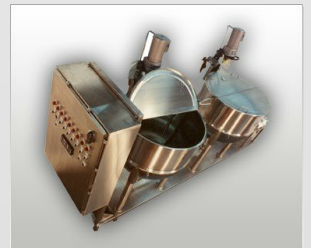

## Vertical Conveyor

Space saving conveyor transfers and meters product flow

### Product Description

- Minimizes horizontal run requirements
- Customized design to meet line height, length, infeed and discharge requirements
- Integrated line controls with variable speeds
- Heavy duty stainless steel construction
- Available with CIP wash option to sanitize the belt without disassembly

### Related Products

Tank Farms, Corn Soak Systems

Platforms, Mezzanines & Stairways

Sanitary Process Conveyor

Mixing Use Tank Skid

**Project Management • Engineers • Fabricators • Installers**

Project Services Group • 2040 Century Center Blvd Suite #10 • Irving TX 75062 • (972) 812-7370 • [sales@psg-dallas.com](mailto:sales@psg-dallas.com)