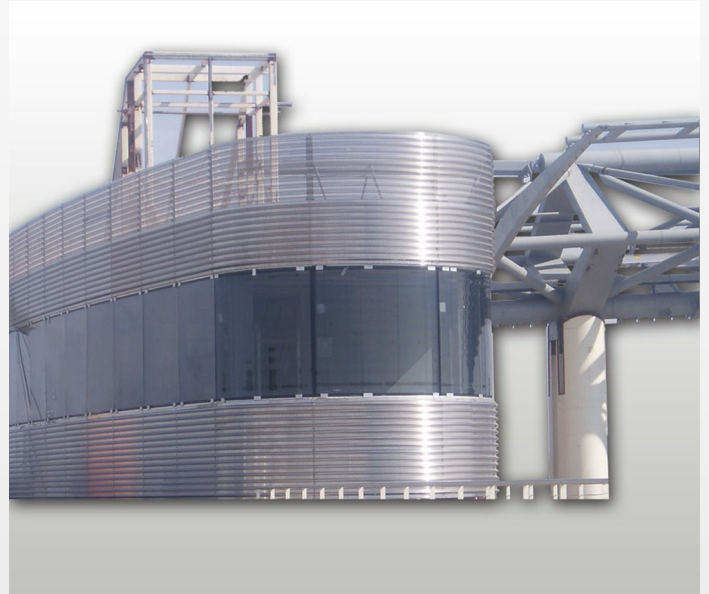

Architectural Design

Building Facades

Product Description

- Interior and exterior building, wall and column accents
- Custom stairways, entries and handrails
- Bathroom counters, sinks, panels, soffits and partitions
- Decorative light fixtures
- Brushed or polished stainless steel, brass or aluminum