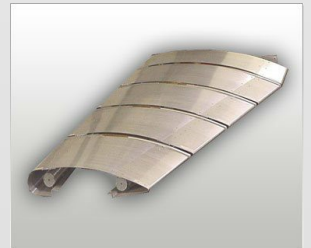

### Related Products

Architectual Fence

Architectural Metal Facades

Custom Signs

Architectural Metal Designs

**Project Management • Engineers • Fabricators • Installers**

Project Services Group • 2040 Century Center Blvd Suite #10 • Irving TX 75062 • (972) 812-7370 • [sales@psg-dallas.com](mailto:sales@psg-dallas.com)