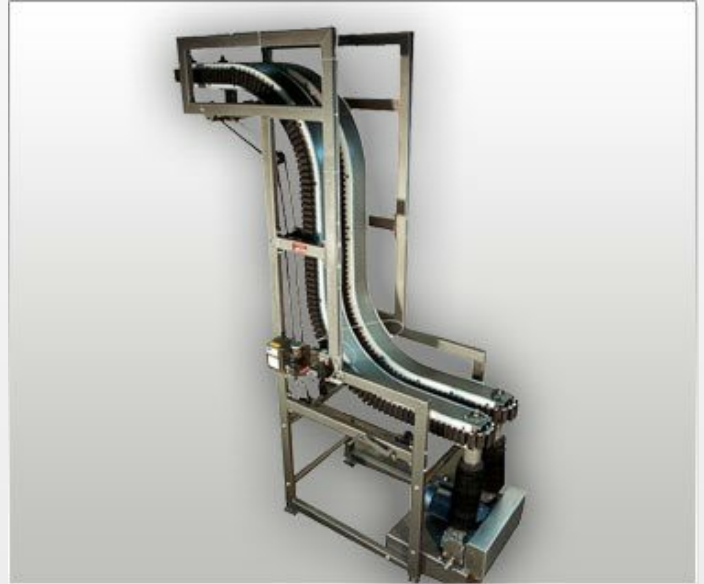

Elevator Lowerator Conveyor

Gently elevates or lowers glass, bottles and cans.

Product Description

- Gently elevates or lowers glass, bottles and cans.
- Elevates bags from packaging machines.
- Easily adjusts from zero to ten inch product width.
- Grippers are available in a variety of sizes, shapes and parameters.
- Automatic lubrication unit for mineral oil or soap.

Contact us today to discuss solutions for your project.
sales@psg-dallas.com

Related Products

Sanitary Process Conveyor

Mixing Use Tank Skid

Tank Farms, Corn Soak Systems

Platforms, Mezzanines & Stairways

Project Management • Engineers • Fabricators • Installers