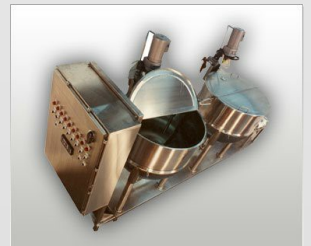

### Product Description

- Seasoning Powder or Salt Application
- Custom Snout / Auger designs for even product distribution
- Easy to clean for Change Over
- Internal Entrometer avoids bridging
- Hopper High / Low Level Switch
- Sanitary design stainless steel construction
- Portable C-Frame or Straddle Frame

### Related Products

Tank Farms, Corn Soak Systems

Platforms, Mezzanines & Stairways

Sanitary Process Conveyor

Mixing Use Tank Skid

**Project Management • Engineers • Fabricators • Installers**

Project Services Group • 2040 Century Center Blvd Suite #10 • Irving TX 75062 • (972) 812-7370 • [sales@psg-dallas.com](mailto:sales@psg-dallas.com)