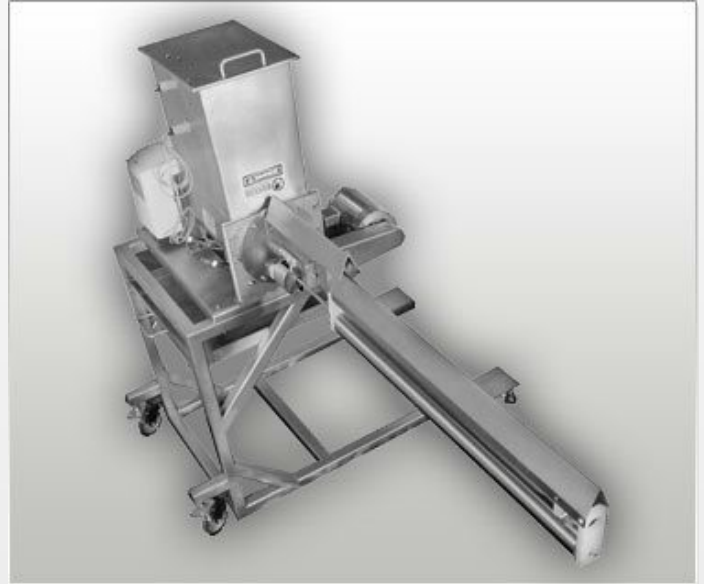

## Salt & Seasoning Applicators

Dry Ingredient Dispenser

### Product Description

- Seasoning Powder or Salt Application
- Custom Snout / Auger designs for even product distribution
- Easy to clean for Change Over
- Internal Entrometer avoids bridging
- Hopper High / Low Level Switch
- Sanitary design stainless steel construction
- Portable C-Frame or Straddle Frame