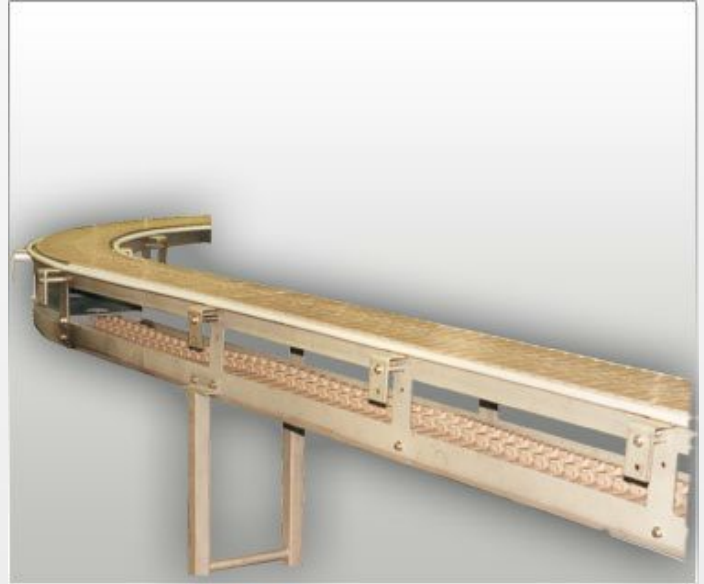

Table Top Conveyor

Versatile and economical conveyor system

Product Description

- Custom designed for a variety of sizes, styles and arrangements
- Engineered for easy sanitation and maintenance
- Ergonomic design simplifies operations and adjustments
- Heavy duty stainless steel construction
- Variable speed drive 120 VAC/90 DC with controllers, fixed speed and variable speed AC motors available
- Durable rails made of UHMW encased in stainless steel